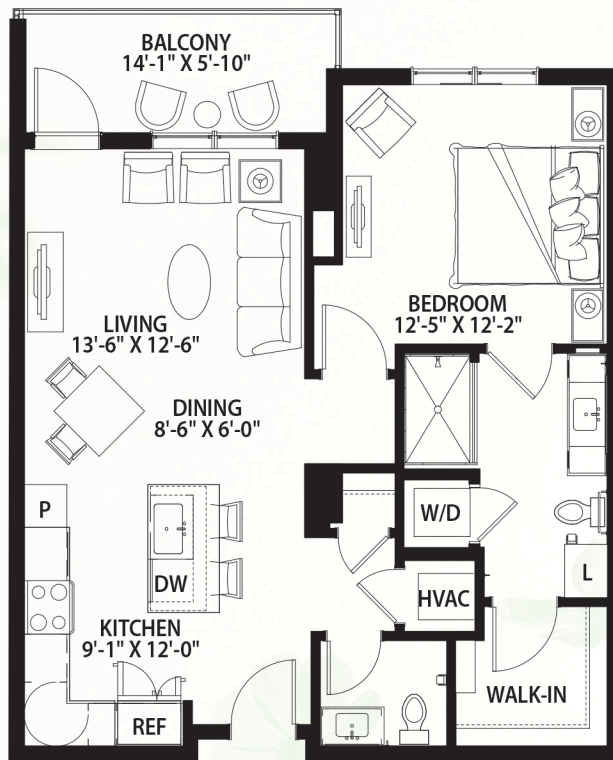

Ivy

ONE BEDROOM / ONE AND A HALF BATHROOM / 856 SQ. FT.
GARDEN TOWER

* Size and dimensions may vary

 **Canterbury Court**
Where lives blossom

3750 Peachtree Road, N.E., Atlanta, GA 30319 | 404-365-3163 | CanterburyCourt.org