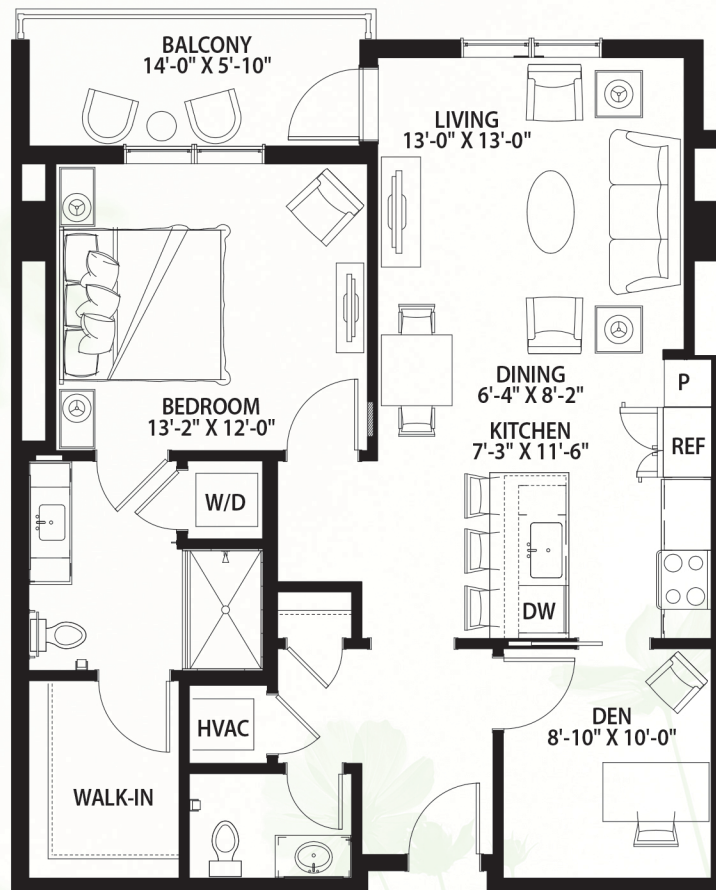

Maple

ONE BEDROOM WITH DEN / ONE AND A HALF BATHROOM / 971 SQ. FT.
GARDEN TOWER

* Size and dimensions may vary

 **Canterbury Court**
Where lives blossom

3750 Peachtree Road, N.E., Atlanta, GA 30319 | 404-365-3163 | CanterburyCourt.org