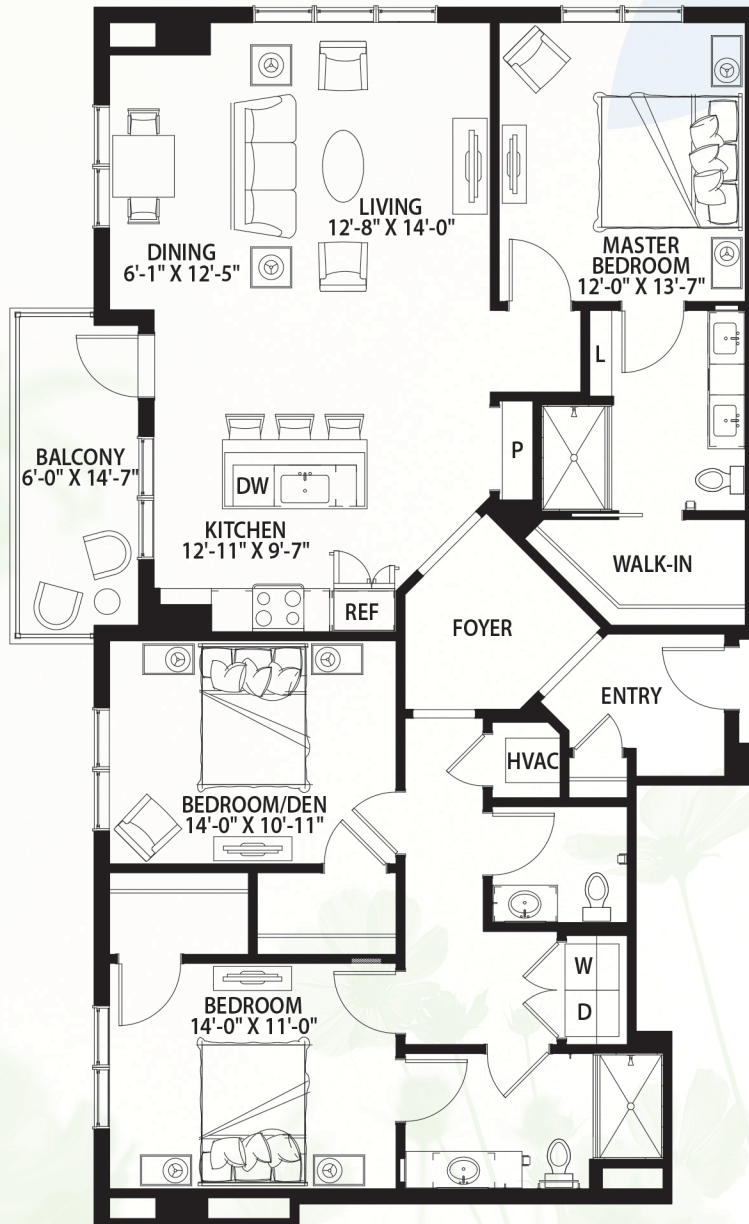

# Hickory

THREE BEDROOM / TWO AND A HALF BATHROOM / 1,708 SQ. FT.  
GARDEN TOWER

\* Size and dimensions may vary

 **Canterbury Court**  
*Where lives blossom*

3750 Peachtree Road, N.E., Atlanta, GA 30319 | 404-365-3163 | [CanterburyCourt.org](http://CanterburyCourt.org)