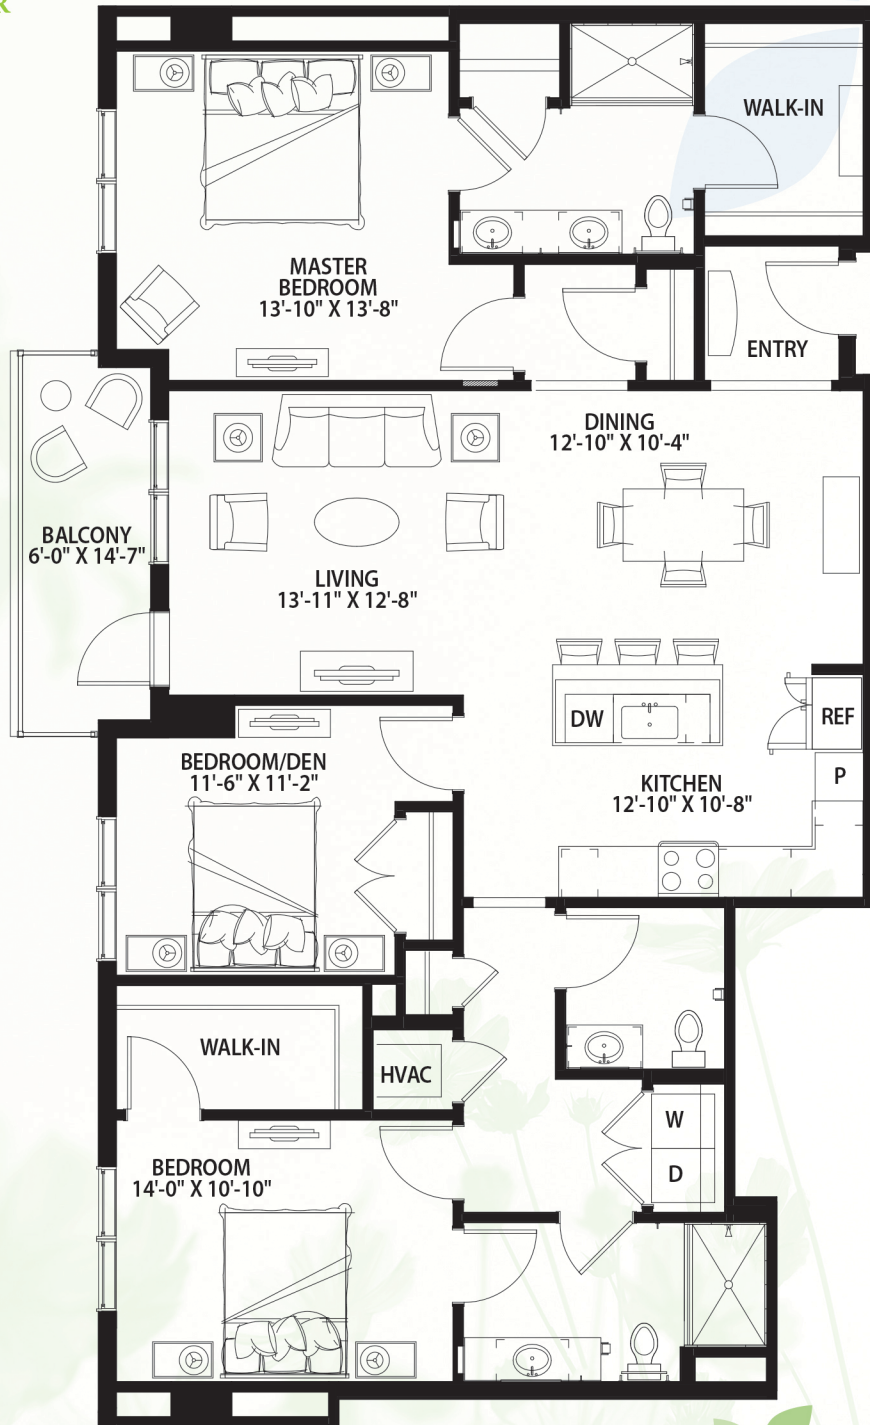

# Cedar

THREE BEDROOM / TWO AND A HALF BATHROOM / 1,685 SQ. FT.  
GARDEN TOWER

\* Size and dimensions may vary

 **Canterbury Court**  
*Where lives blossom*

3750 Peachtree Road, N.E., Atlanta, GA 30319 | 404-365-3163 | [CanterburyCourt.org](http://CanterburyCourt.org)