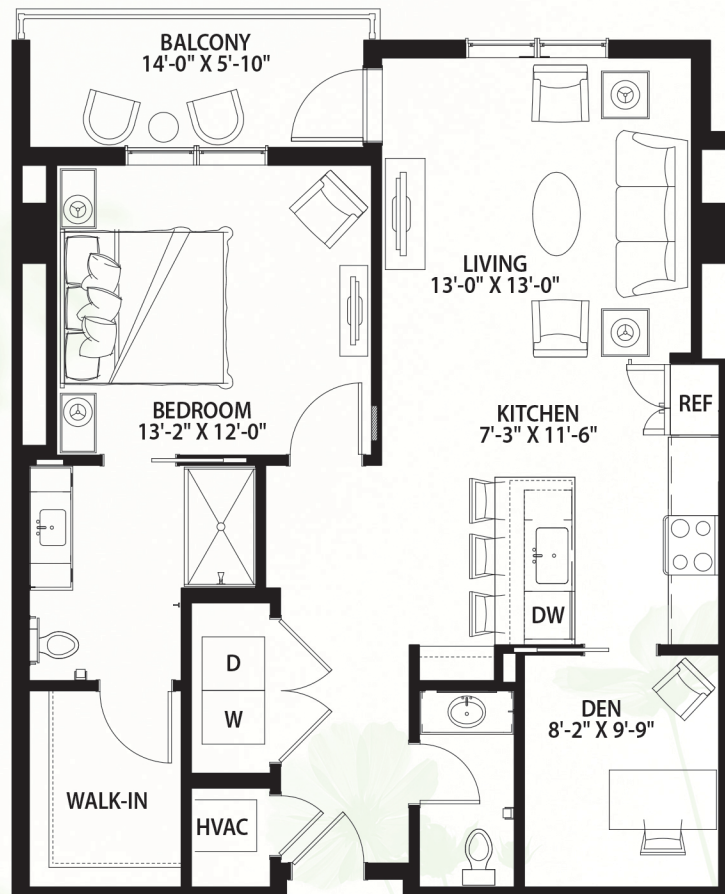

Cypress

ONE BEDROOM WITH DEN / ONE AND A HALF BATHROOM / 987 SQ. FT.
GARDEN TOWER

* Size and dimensions may vary

 **Canterbury Court**
Where lives blossom

3750 Peachtree Road, N.E., Atlanta, GA 30319 | 404-365-3163 | CanterburyCourt.org