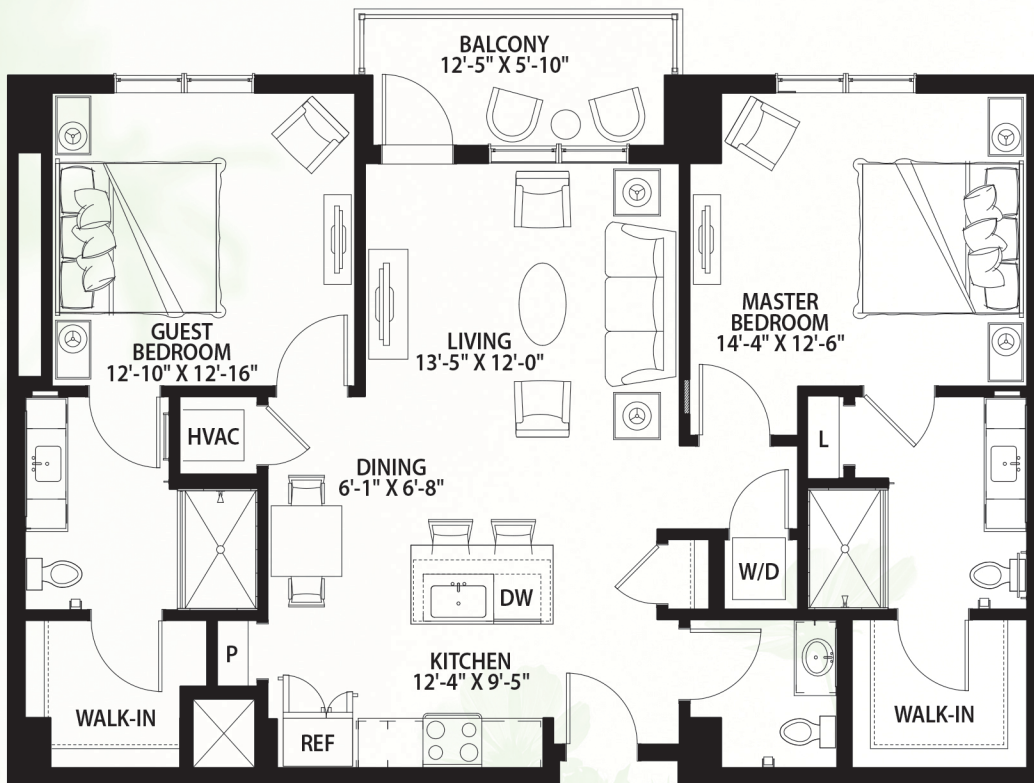

# Elm

TWO BEDROOM / TWO AND A HALF BATHROOM / 1,245 SQ. FT.  
GARDEN TOWER

\* Size and dimensions may vary

 **Canterbury Court**  
*Where lives blossom*

3750 Peachtree Road, N.E., Atlanta, GA 30319 | 404-365-3163 | [CanterburyCourt.org](http://CanterburyCourt.org)