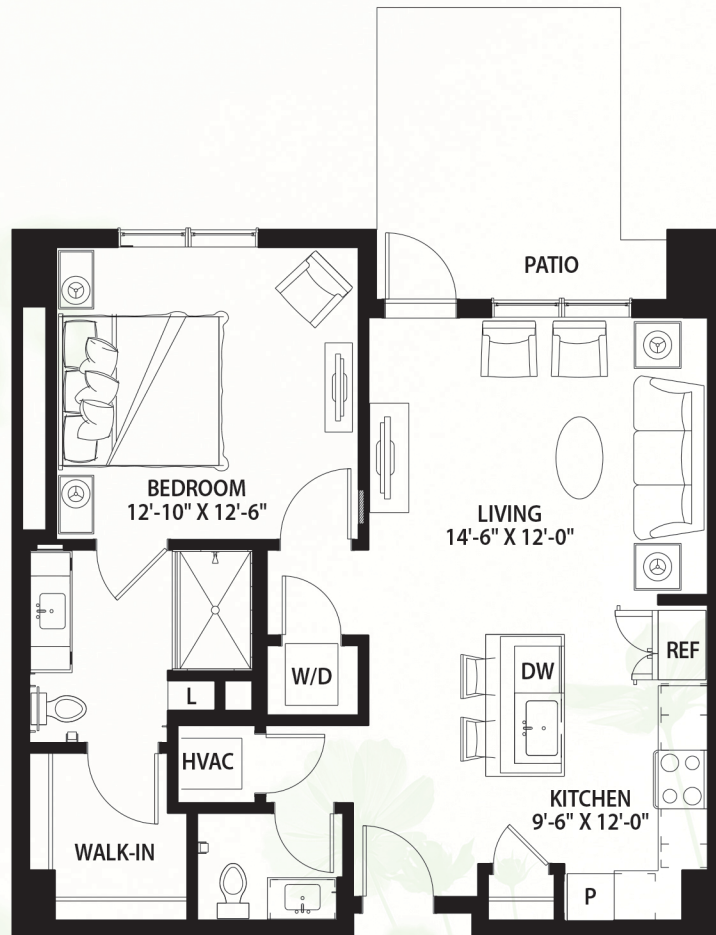

# Holly

ONE BEDROOM / ONE AND A HALF BATHROOM / 831 SQ. FT.  
GARDEN TOWER

\* Size and dimensions may vary

 **Canterbury Court**  
*Where lives blossom*

3750 Peachtree Road, N.E., Atlanta, GA 30319 | 404-365-3163 | [CanterburyCourt.org](http://CanterburyCourt.org)