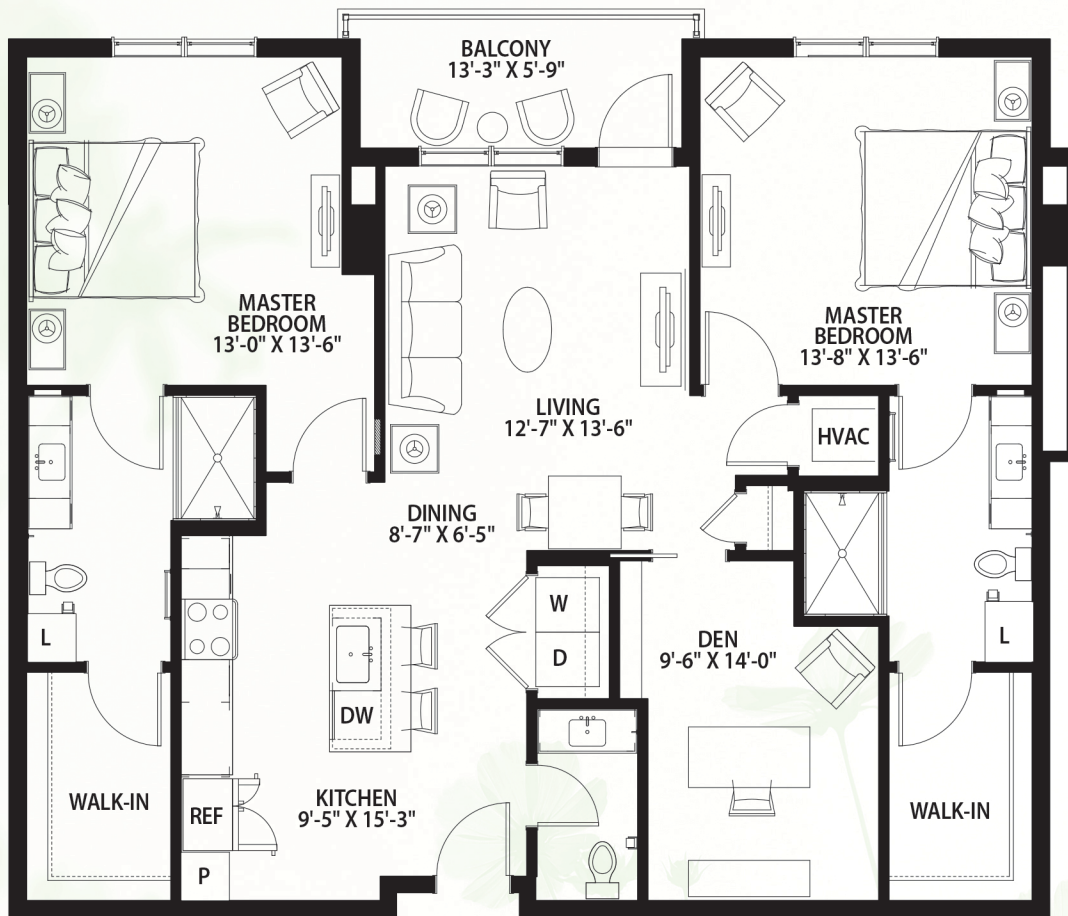

Juniper

TWO BEDROOM WITH DEN / TWO AND A HALF BATHROOM / 1,463 SQ. FT.
GARDEN TOWER

* Size and dimensions may vary

 **Canterbury Court**
Where lives blossom

3750 Peachtree Road, N.E., Atlanta, GA 30319 | 404-365-3163 | CanterburyCourt.org