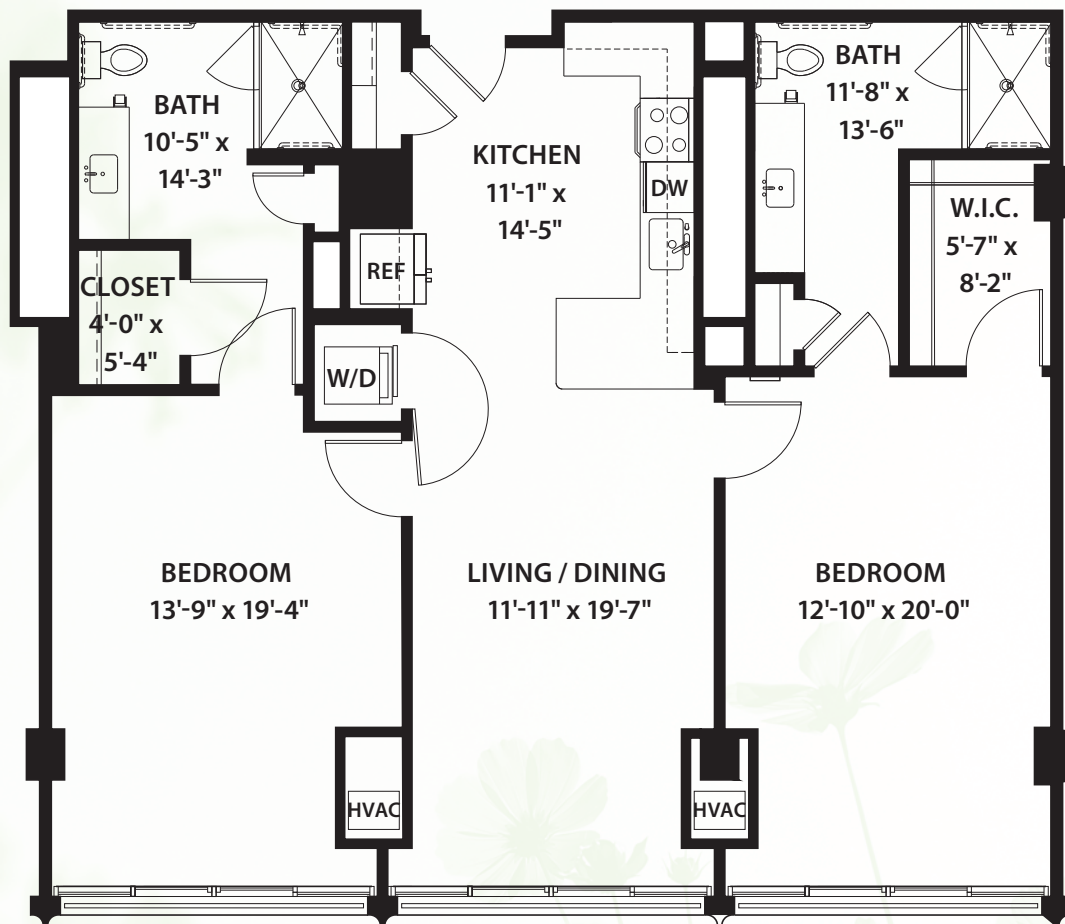

Signature Series
#318 (Type C)

TWO BEDROOM / TWO BATHROOM / 1,407 SQ.FT.
CLUB TOWER / CITY VIEW

* Size and dimensions may vary

 **Canterbury Court**
Where lives blossom

3750 Peachtree Road, N.E., Atlanta, GA 30319 | 404-365-3163 | CanterburyCourt.org