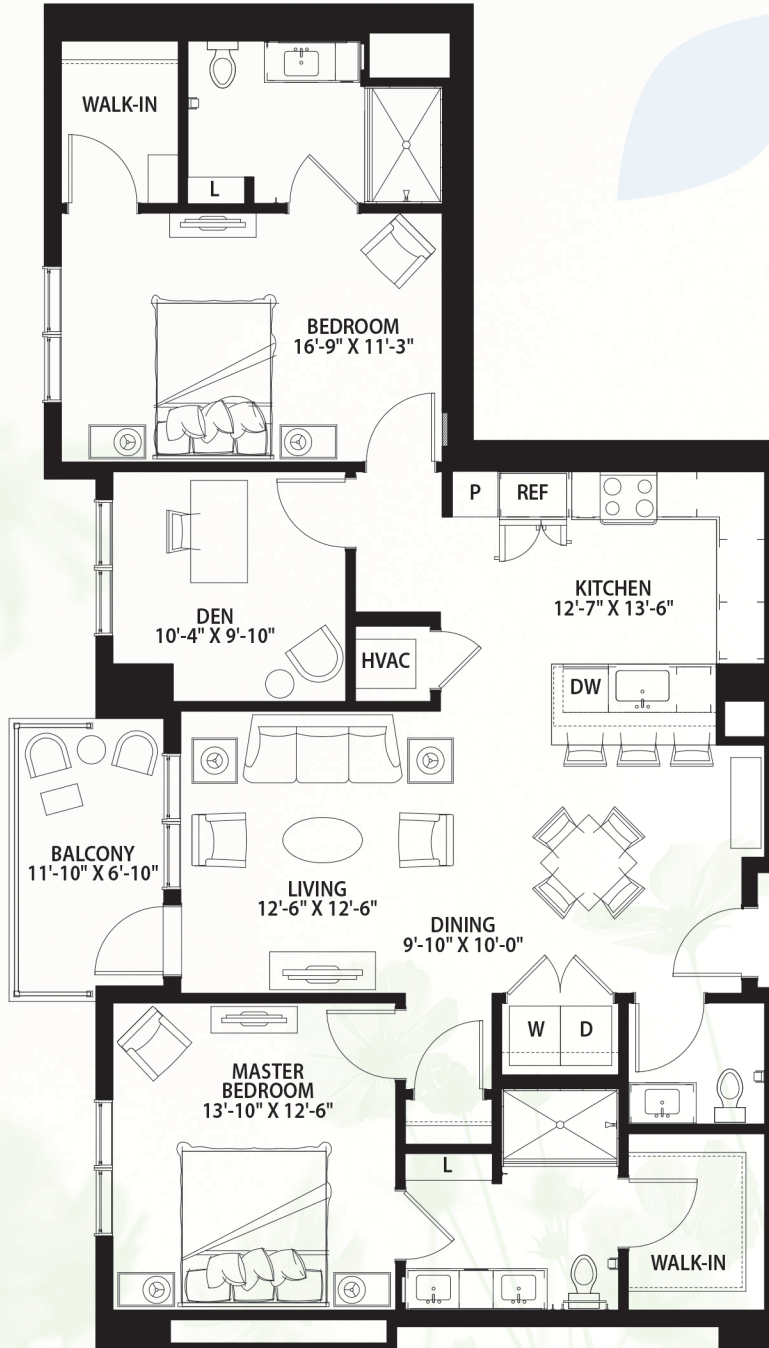

# Red Bud

TWO BEDROOM WITH DEN / TWO AND A HALF BATHROOM / 1,452 SQ. FT.  
GARDEN TOWER

\* Size and dimensions may vary

 **Canterbury Court**  
*Where lives blossom*

3750 Peachtree Road, N.E., Atlanta, GA 30319 | 404-365-3163 | [CanterburyCourt.org](http://CanterburyCourt.org)