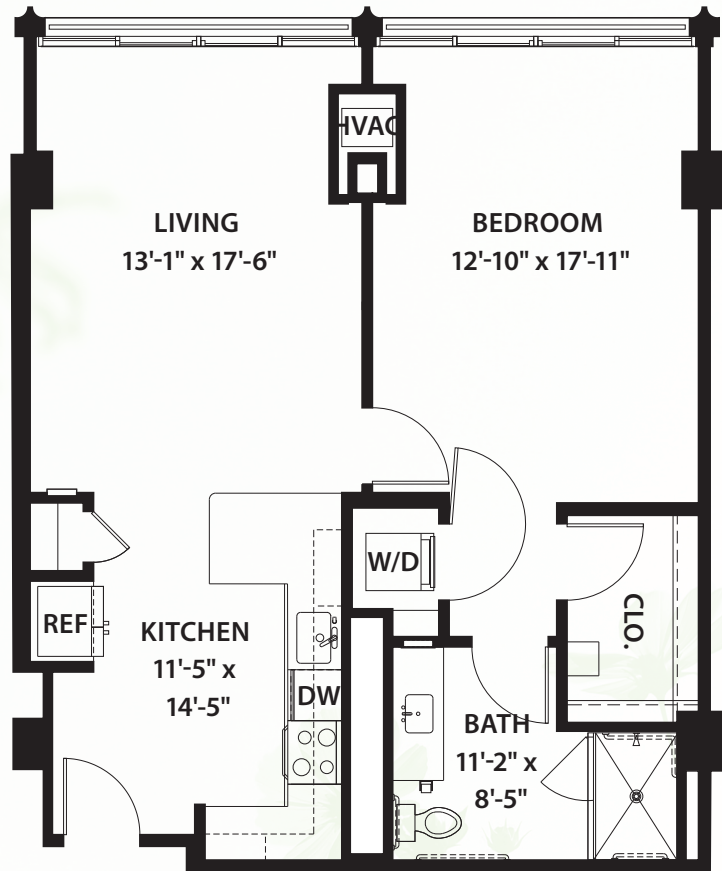

Signature Series
#302 (Type A)

ONE BEDROOM / ONE BATHROOM / 895 SQ.FT.
CLUB TOWER / GARDEN VIEW

* Size and dimensions may vary

 **Canterbury Court**
Where lives blossom

3750 Peachtree Road, N.E., Atlanta, GA 30319 | 404-365-3163 | CanterburyCourt.org