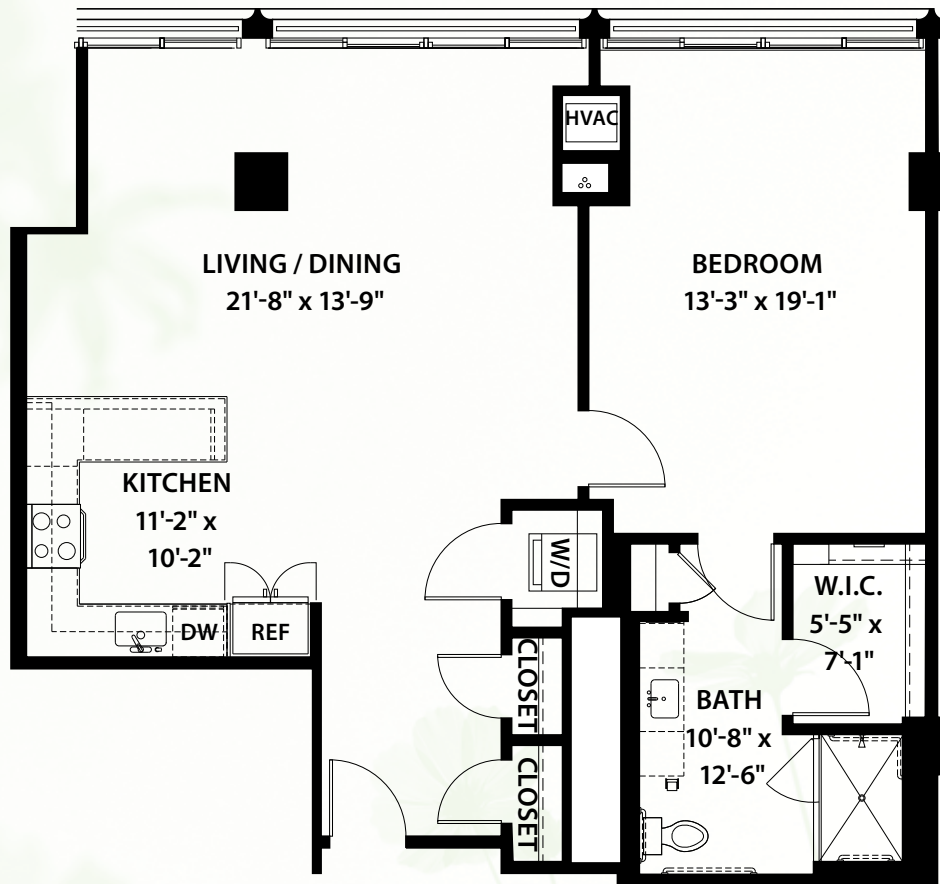

Signature Series
#221

ONE BEDROOM / ONE BATHROOM / 1,160 SQ.FT.
CLUB TOWER / GARDEN VIEW

* Size and dimensions may vary

 **Canterbury Court**
Where lives blossom

3750 Peachtree Road, N.E., Atlanta, GA 30319 | 404-365-3163 | CanterburyCourt.org